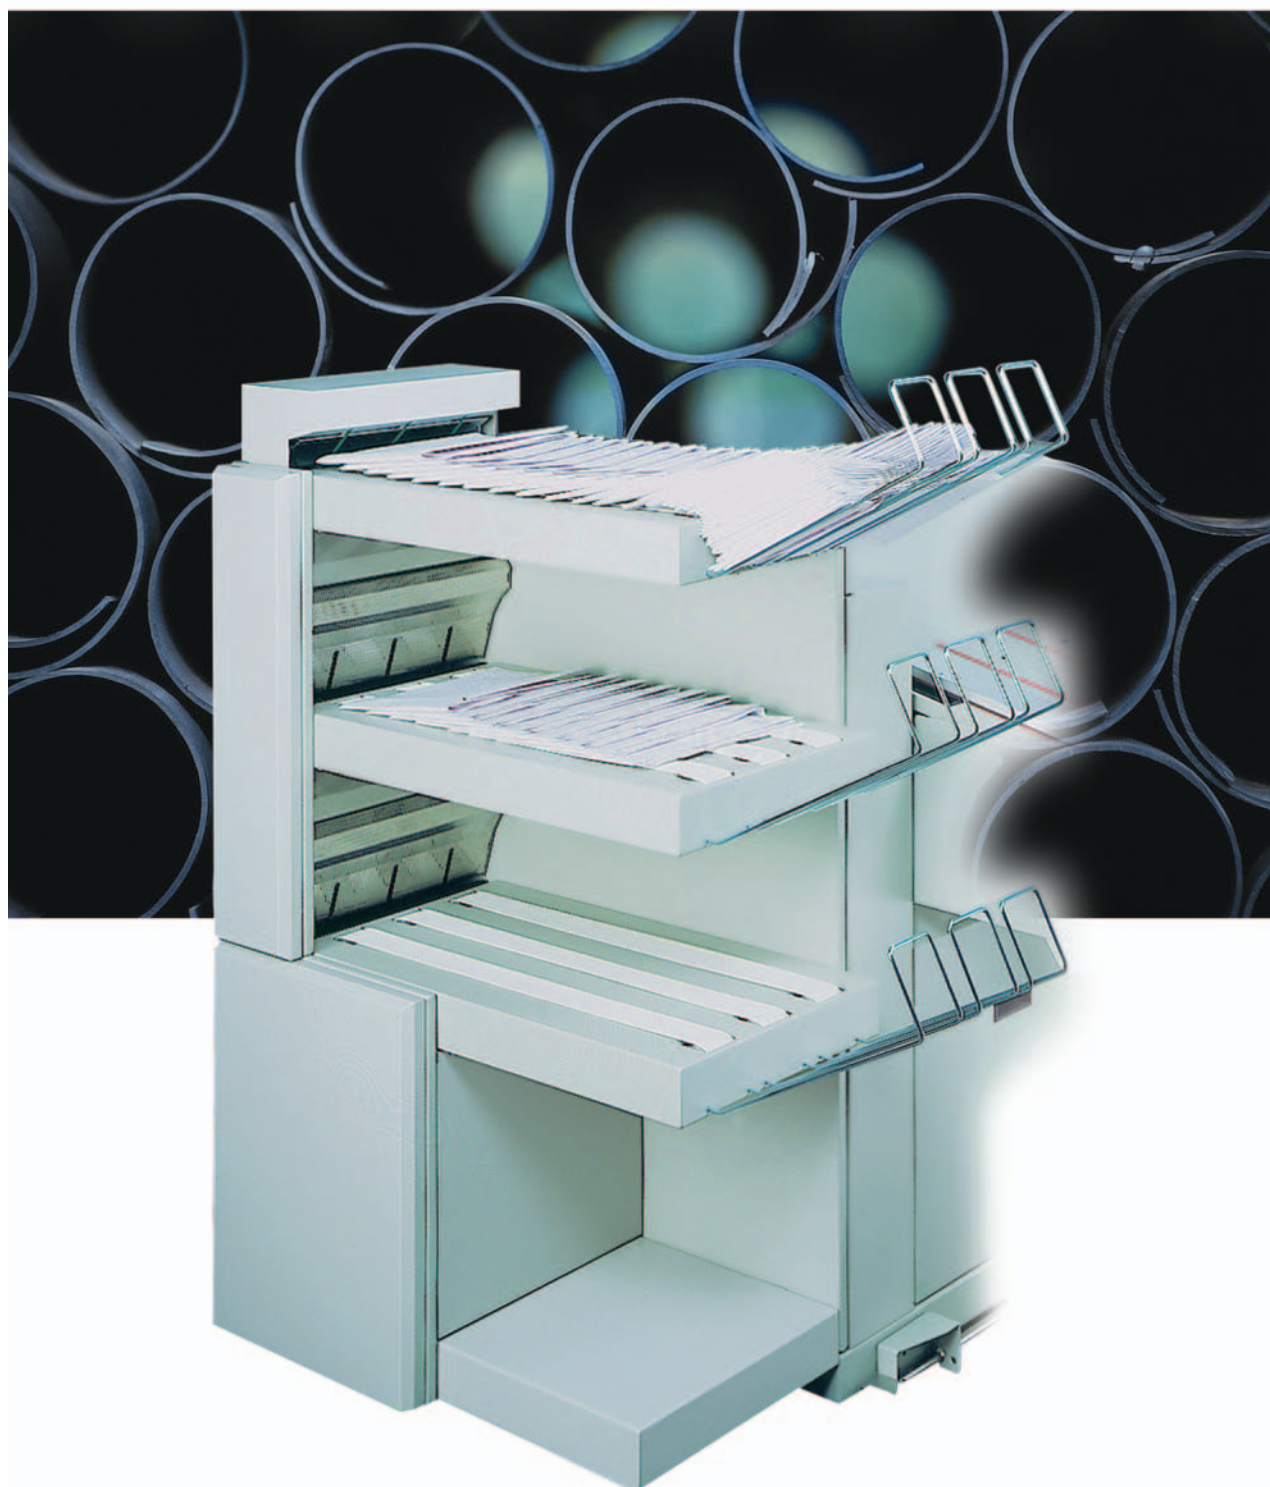

ROWE Sorter

- Two or three stacking levels, individually selectable
- Stacking capacity: Max. 300 plans folded to DIN A4
- Retrofitting of Sorter possible
- Space-saving design

Plan sorting for ROWEFOLD 721-4

ROWEFOLD 721-4 Two-level Belt Stacker

Fig. ROWE ReproPLOT 3200-4 with ROWEFOLD 721-4 and 2-level belt stacker

Stacking levels:	Two
Principle:	Scale-type stacking
Volume:	2 x 100 plans folded to DIN A4
Dimensions:	Length: 1,100 mm, Width: 540 mm, Height: 1,200 mm
Weight:	85 kg
Mains connection:	230/240 V, 50/60 Hz, 1,0 A

ROWEFOLD 721-4 Three-level Belt Stacker

Fig. ROWE ReproPLOT 3300-6 with ROWEFOLD 721-4 and 3-level belt stacker

Stacking levels:	Three
Principle:	Scale-type stacking
Volume:	3 x 100 plans folded to DIN A4
Dimensions:	Length: 1,100 mm, Width: 540 mm, Height: 1,200 mm
Weight:	95 kg
Mains connection:	230/240 V, 50/60 Hz, 1,0 A